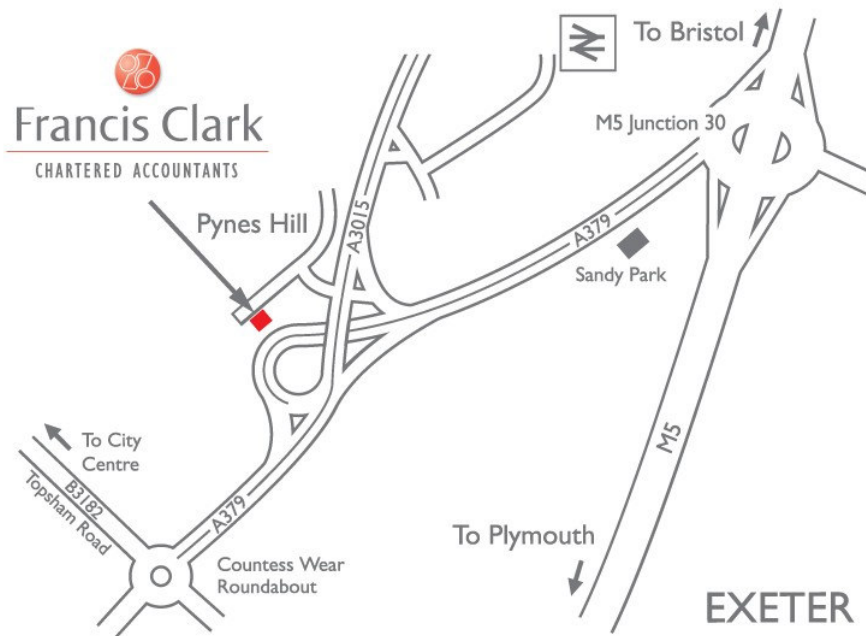

## DIRECTIONS

**From the M5:** From Junction 30 take the A379 towards Exeter and Dawlish, passing Sandy Park on your left. Stay on this road and follow it as it curves to your left, in a loop. You will briefly join the A3015, then take the next left at the traffic lights, signposted Pynes Hill. Turn left at the T junction, towards Woodwater Park. Vantage Point is at the end of this road on your left.

**From the City Centre:** From the city centre take the A3015 to the Countess Wear roundabout and turn left following the signs to Pinhoe. Turn left at the next set of traffic lights sign posted Pynes Hill. Turn left at the T Junction, towards Woodwater Park. Vantage Point is at the end of this road on your left.