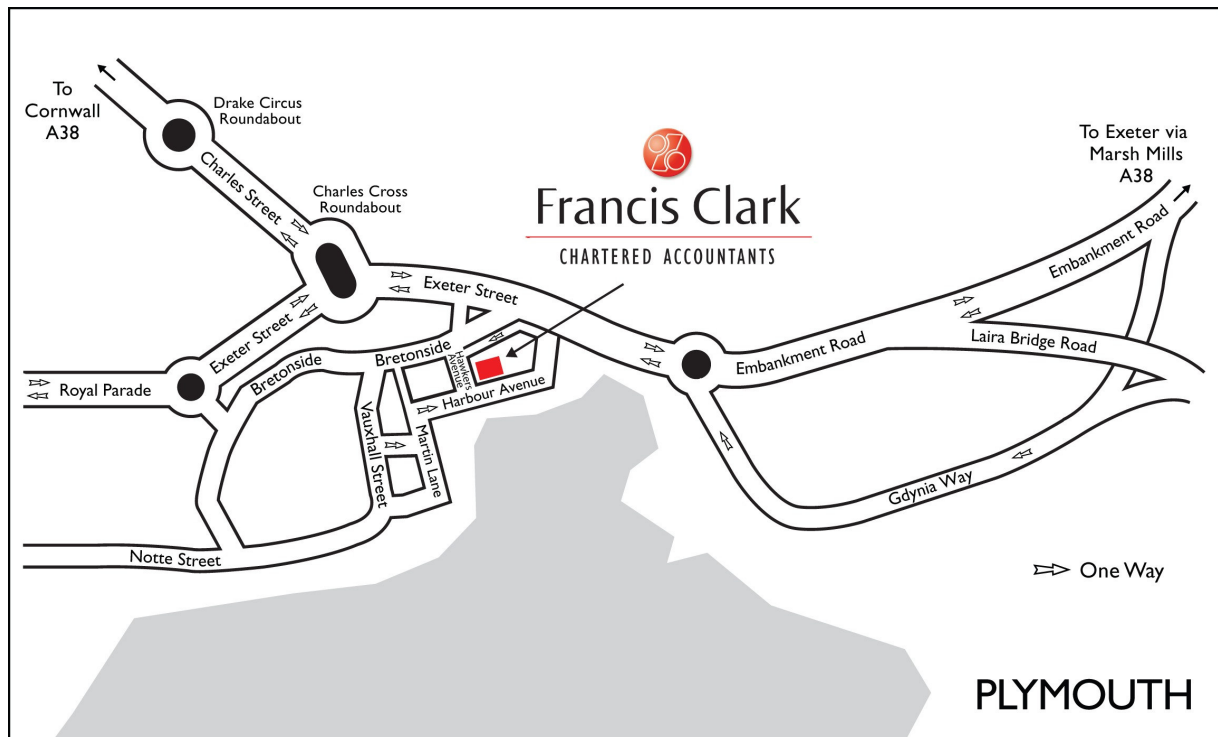

North Quay House
Sutton Harbour, Plymouth
PL4 0RA

T: 01752 301010
F: 01752 312430
www.francisclark.co.uk

DIRECTIONS

If coming from the A38 (in either direction) we suggest you exit at Marsh Mills and follow signs to the Barbican to reach Bretonside. Use Gdynia Way to avoid the traffic lights on Embankment Road.

Turn left opposite the Esso garage on Exeter St, signposted Barbican.

If coming from the City, please bear in mind that you cannot turn right from Exeter Street into Bretonside

Parking:

We have some parking behind the office (entrance on Hawkers Avenue). Other parking is available in public car parks signposted nearby.