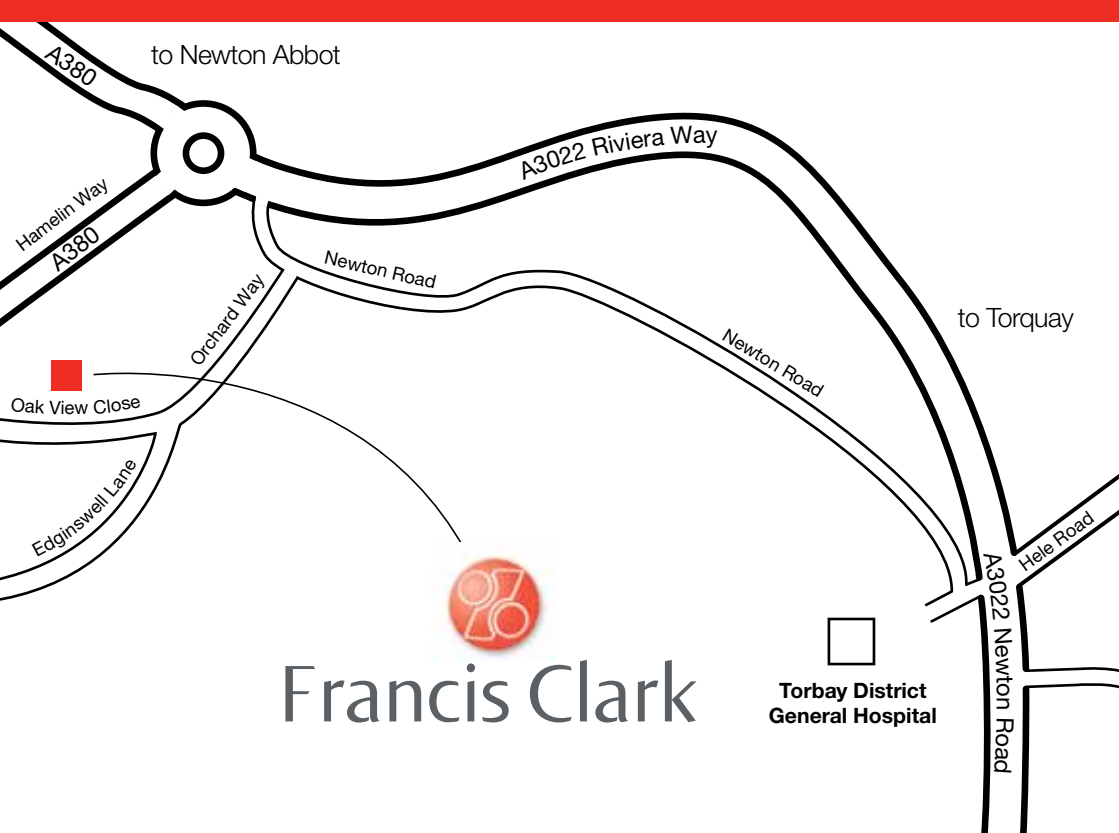

Francis Clark

Directions

From Newton Abbot

Take the main A380 Torquay Road from the Penn Inn roundabout, follow this road until you come to the roundabout at the bottom of Hamelin Way, go straight across at the roundabout onto the A3022 Riviera Way, after 300 yards take the first right at the traffic light along the Newton Road towards the main Torbay Hospital, after 100 yards along the Newton Road turn right into Orchard Way. Follow Orchard Way into the Business Park and on the left you will see Sigma House.

From Torquay

Follow the A3022 Newton Road from Torquay to Newton Abbot, continue along the A3022, this road will change into Riviera Way. Carry on along Riviera Way past the Willows development on the right and through the traffic lights. At the next set of traffic lights turn left back into Newton Road, after 100 yards along the Newton Road turn right into Orchard Way. Follow Orchard Way into the Business Park and on the left you will see Sigma House.

www.francisclark.co.uk

Francis Clark LLP is a Limited Liability Partnership

Francis Clark. Inspired